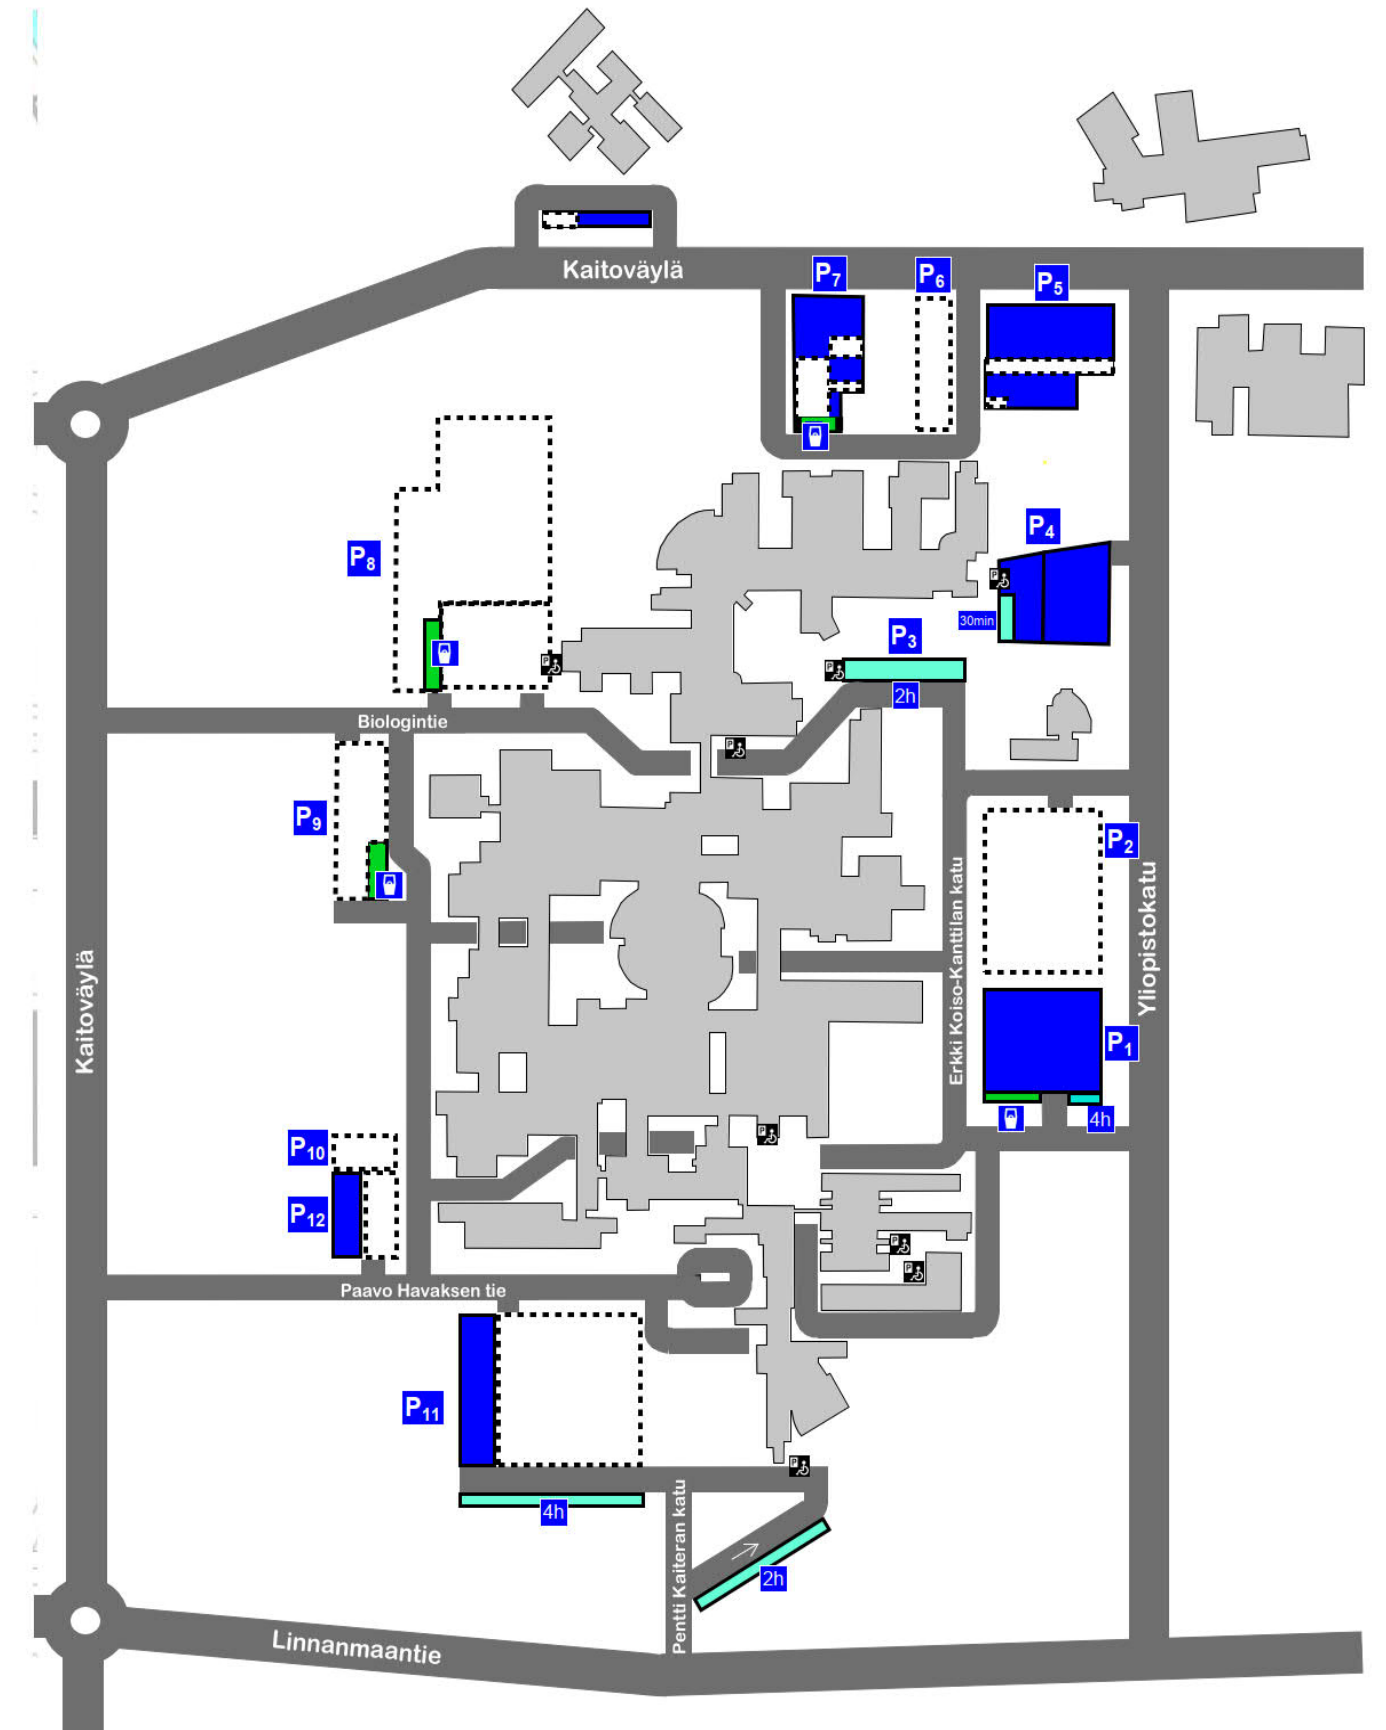

Reserved parking spaces for chargeable visitor parking

Reserved parking spaces for chargeable visitor parking can be found at parking lots P1, P8 and P9. Used apps for the payment are eParking, Parkman and EasyPark. More specific instructions for the payment can be found near these parking spaces.

Oulun yliopiston ja Oamk:n hallinnoimat kylmät paikat

Ensisijaisesti asiakaspysäköinti ohjataan erikseen niille varatuille paikoille, mutta mikäli ne ovat kaikki varattuja, on myös mahdollista pysäköidä yliopiston ja Oamk:n hallinnoimille kylmille paikoille maksua vastaan. Nämä paikat ovat merkitty "Vain Oulun yliopiston/Oamk:n pysäköintijärjestelmään rekisteröityneille käyttäjille"-kyltein. Maksu suoritetaan eParking, Parkman tai EasyPark-sovelluksilla.

The University of Oulu's and the Oulu University of Applied Sciences's unheated parking spaces

If all reserved parking spaces for chargeable visitor parking are taken, the University of Oulu's and the Oulu University of Applied Sciences's unheated parking spaces can be used with a charge. These spaces are marked with "Vain Oulun yliopiston/Oamk:n pysäköintijärjestelmään rekisteröityneille käyttäjille"-signs. Used apps for the payment are eParking, Parkman and EasyPark.

Esteetön pysäköinti / Accessible Parking